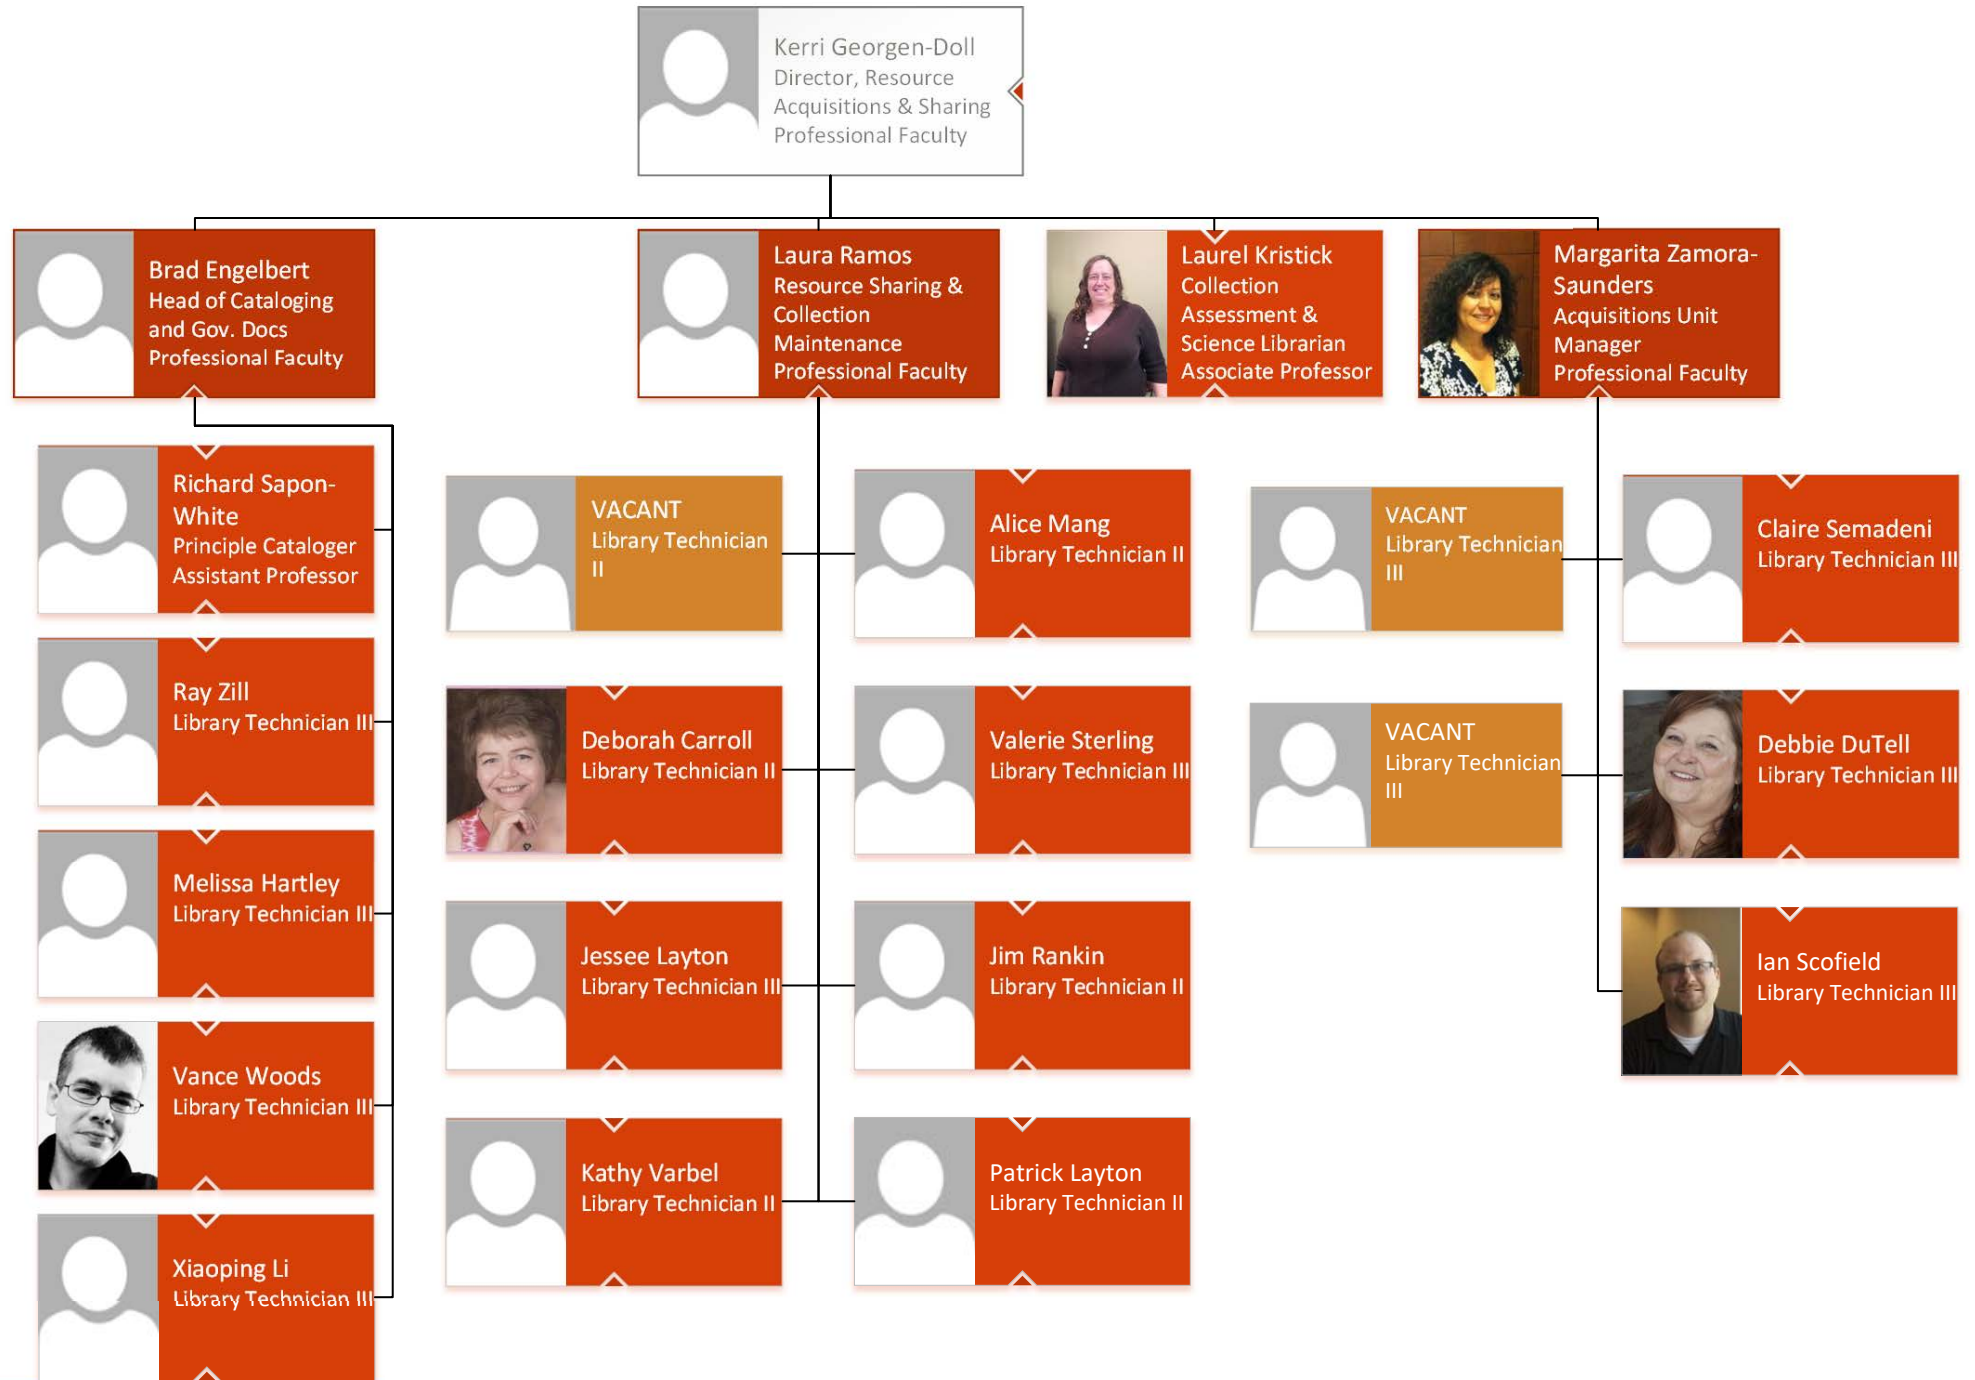

Resource Acquisitions & Sharing Department