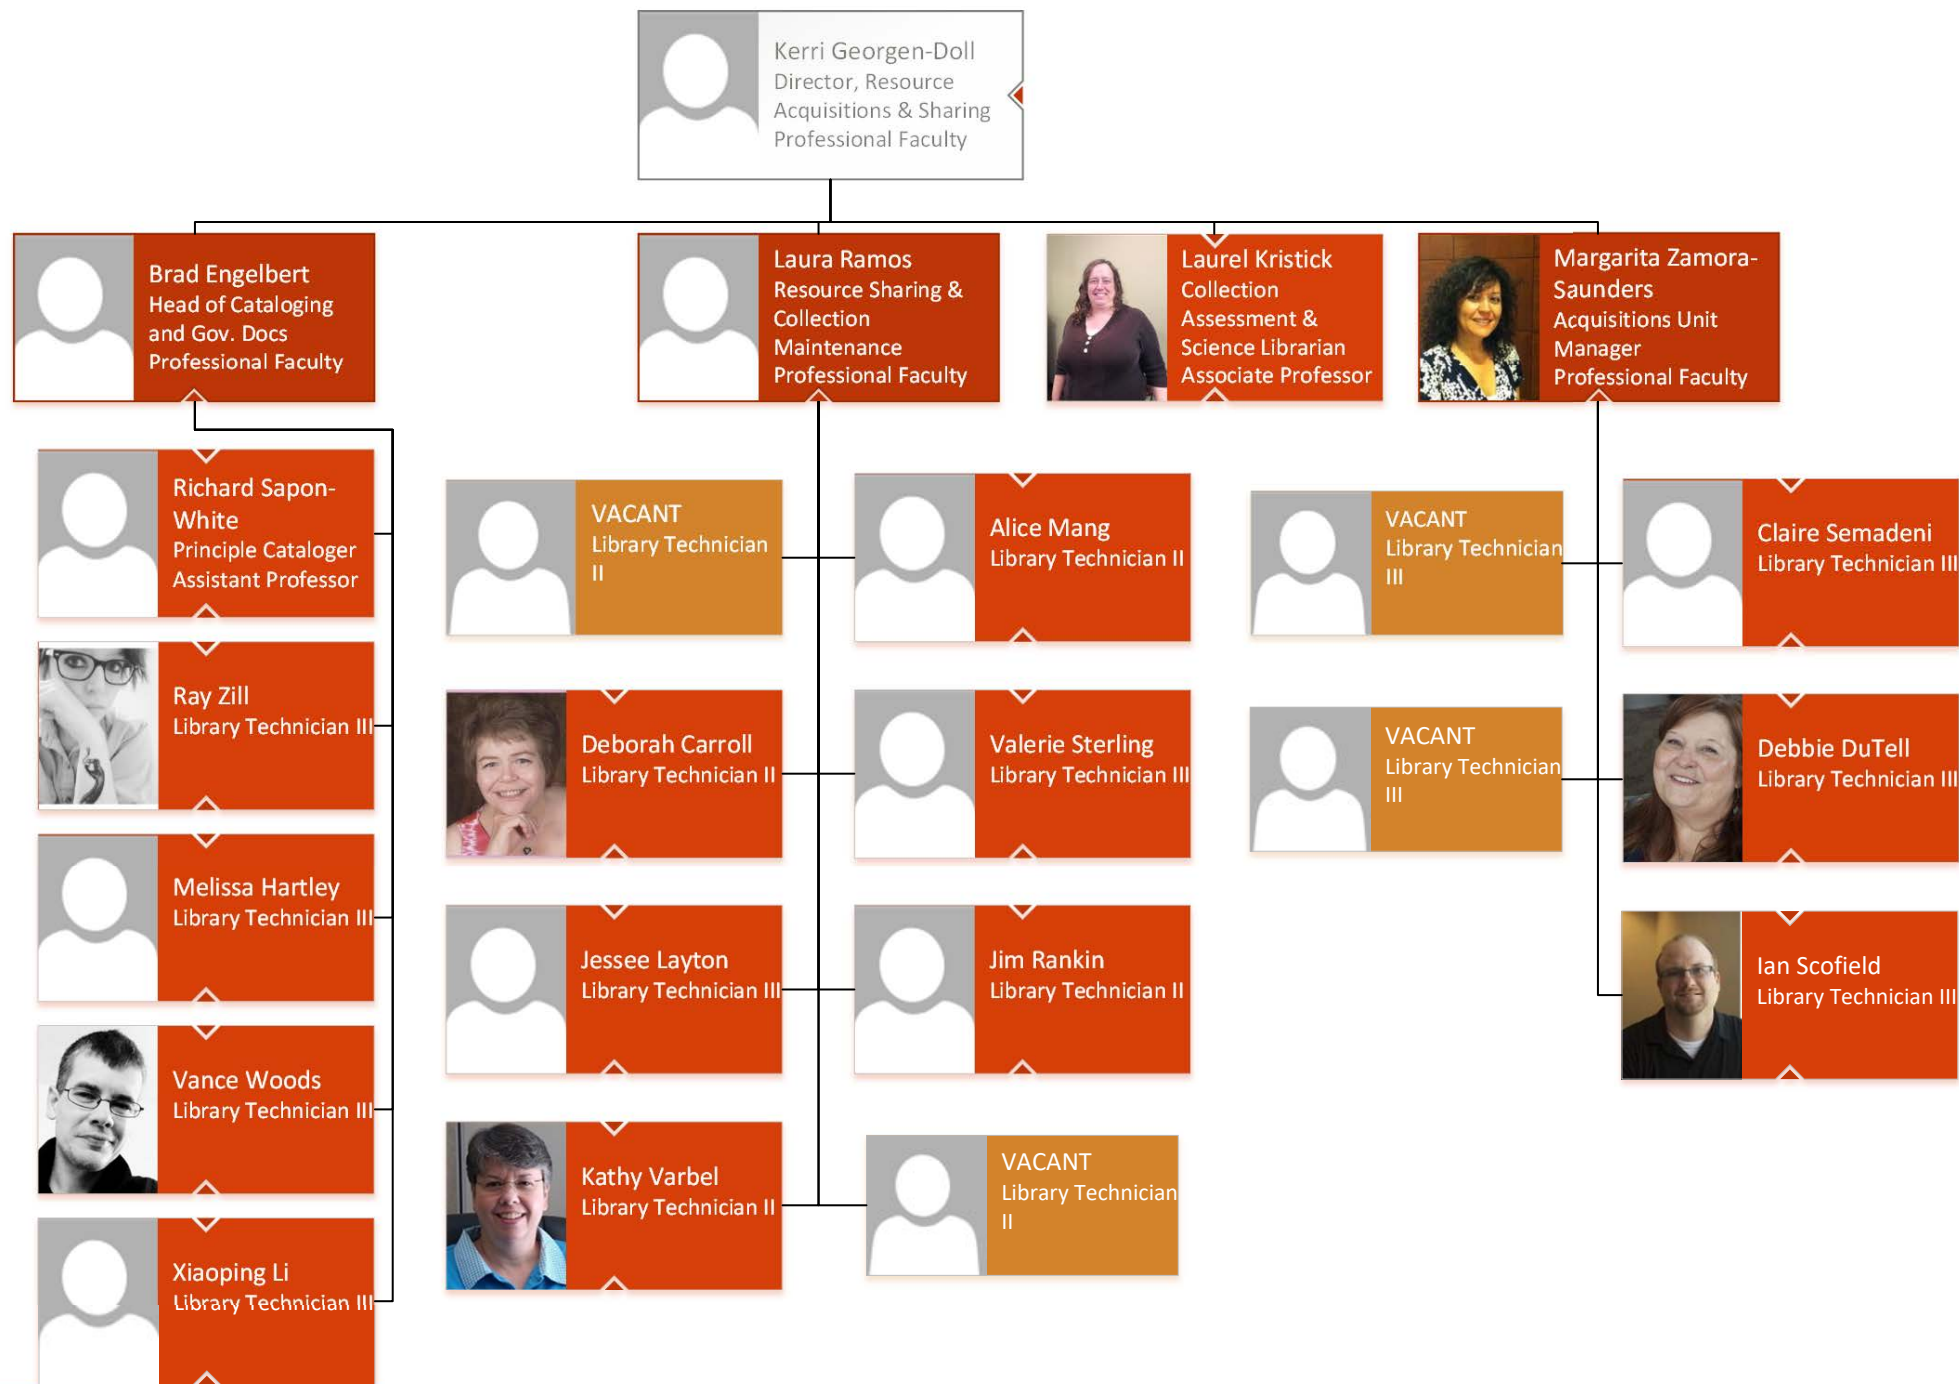

Lise Hull
Administrative Assistant to
the AUL's
Professional Faculty
(Alternate to Don Frier)

Beth Filar-Williams
Department Head
Assistant Professor

Tom Booth
OSU Press Director
Professional Faculty

Library Experience and Access Department

Resource Acquisitions & Sharing Department

Hatfield Marine Science Center's Guin Library