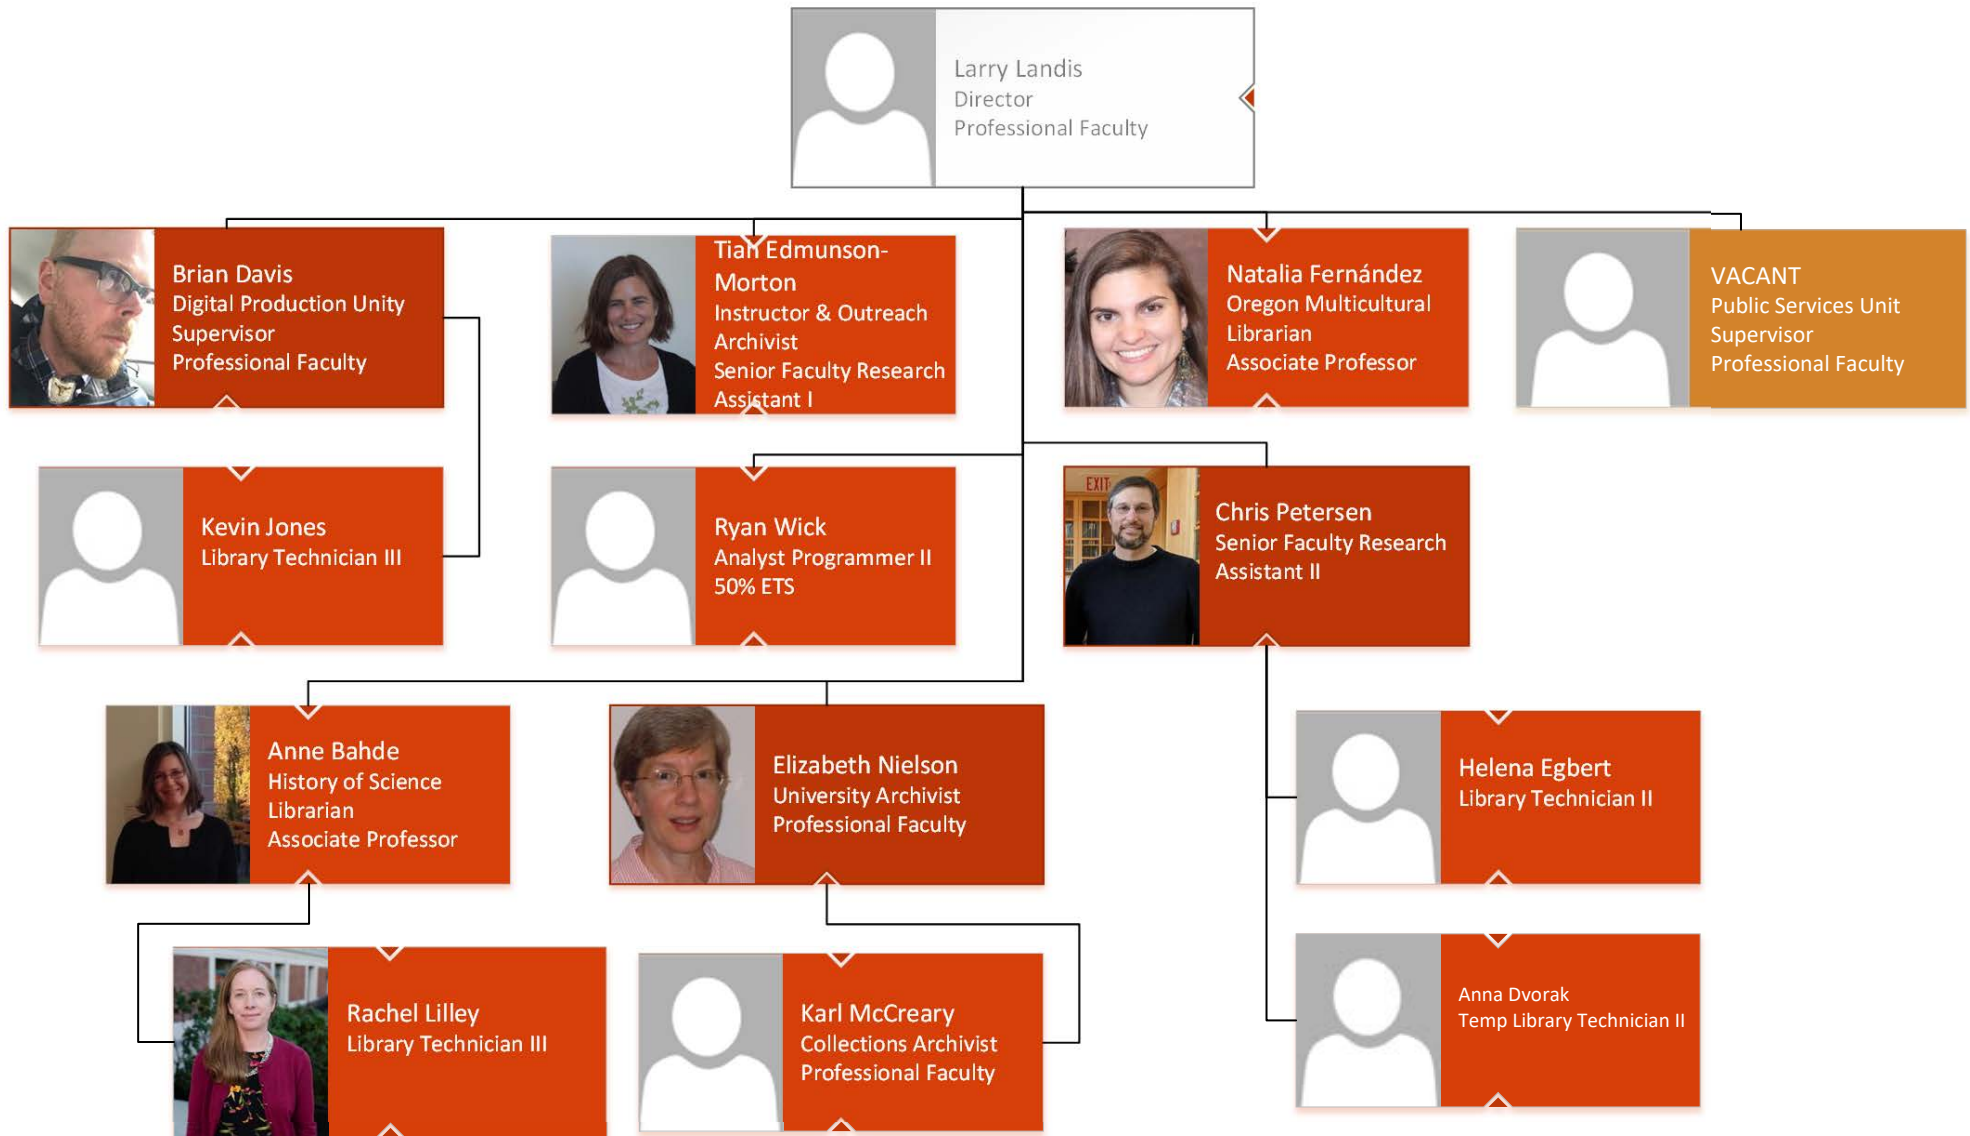

Jane Nichols
Department Head
Associate Professor

Margarita Zamora-
Saunders
Acquisitions Unit Manager
Faculty Association
Representative

Anne-Marie Deitering
Associate University Librarian for
Learning Services
Professor

Mary Markland
Director
Professional Faculty

Don Frier
Executive Assistant to the
University Librarian
Professional Faculty

Margaret Mellinger
Department Head
Associate Professor

Kerri Georgen-Doll
Director
Professional Faculty

Lise Hull
Administrative Assistant to
the AUL's
Professional Faculty
(Alternate to Don Frier)

Beth Filar-Williams
Department Head
Assistant Professor

Tom Booth
OSU Press Director
Professional Faculty

Library Experience and Access Department

Resource Acquisitions & Sharing Department

Hatfield Marine Science Center's Guin Library