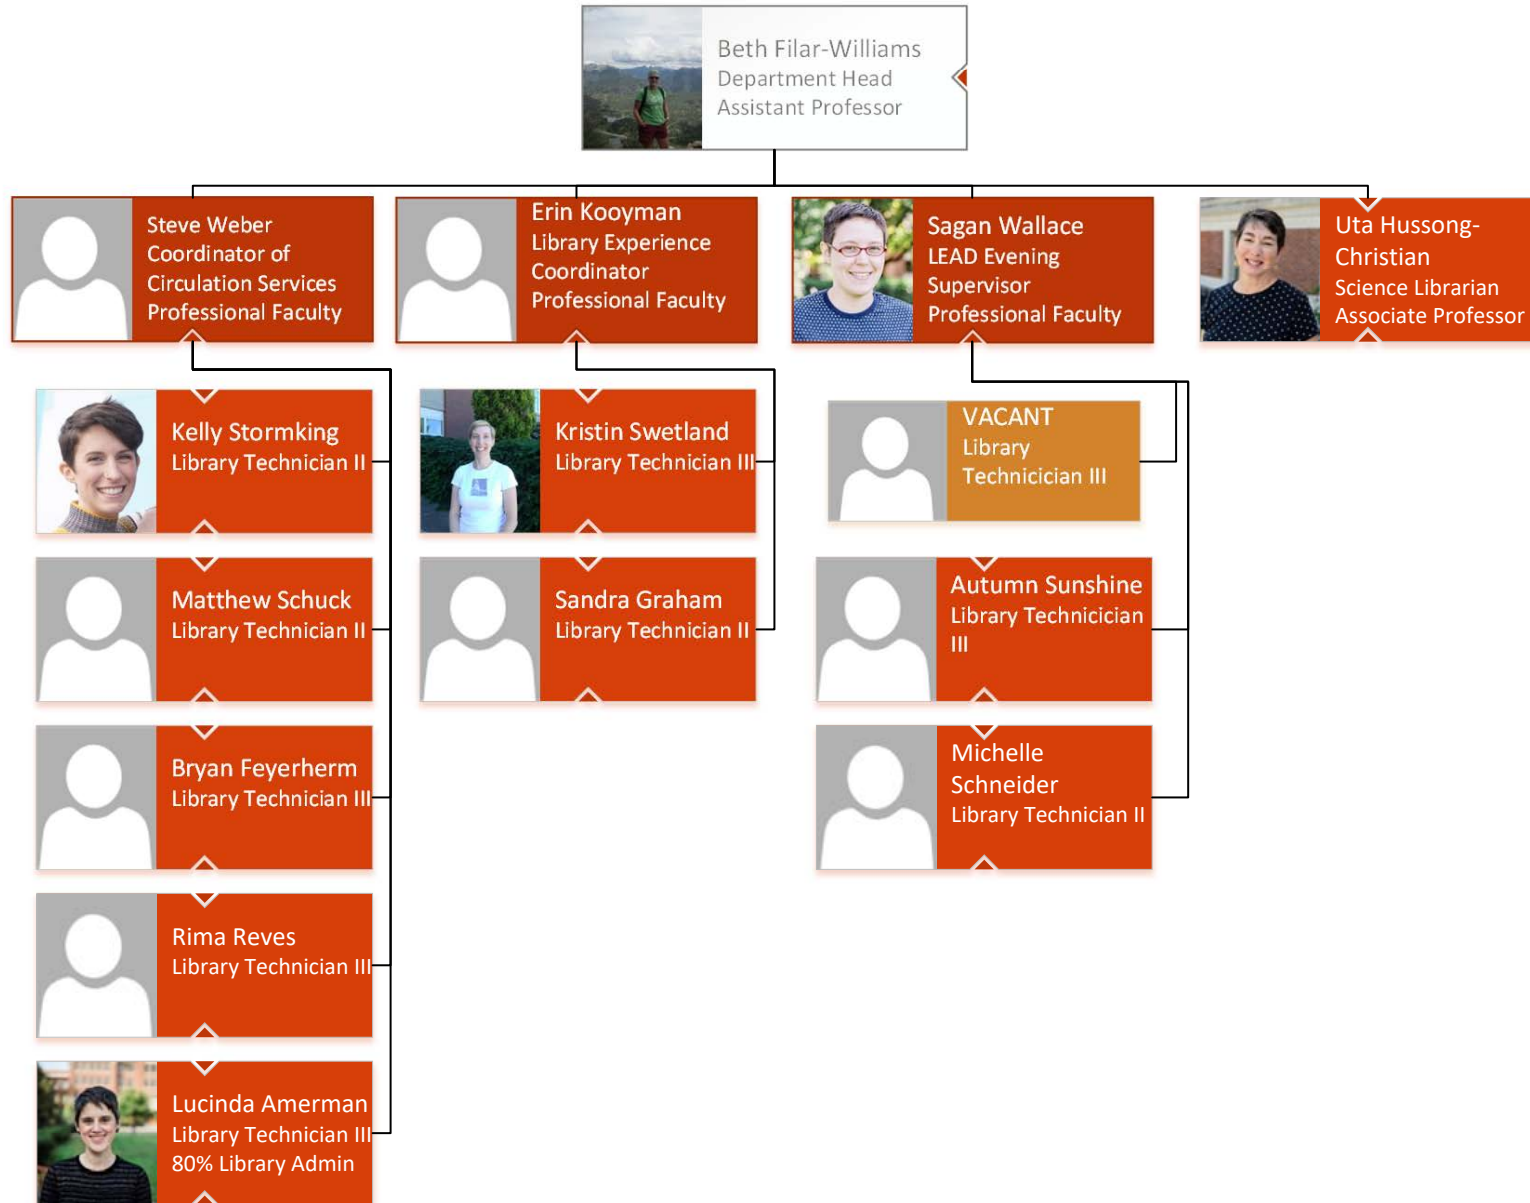

Lise Hull
Administrative Assistant to
the AUL's
Professional Faculty
(Alternate to Don Frier)

Beth Filar-Williams
Department Head
Assistant Professor

Tom Booth
OSU Press Director
Professional Faculty

Library Experience and Access Department