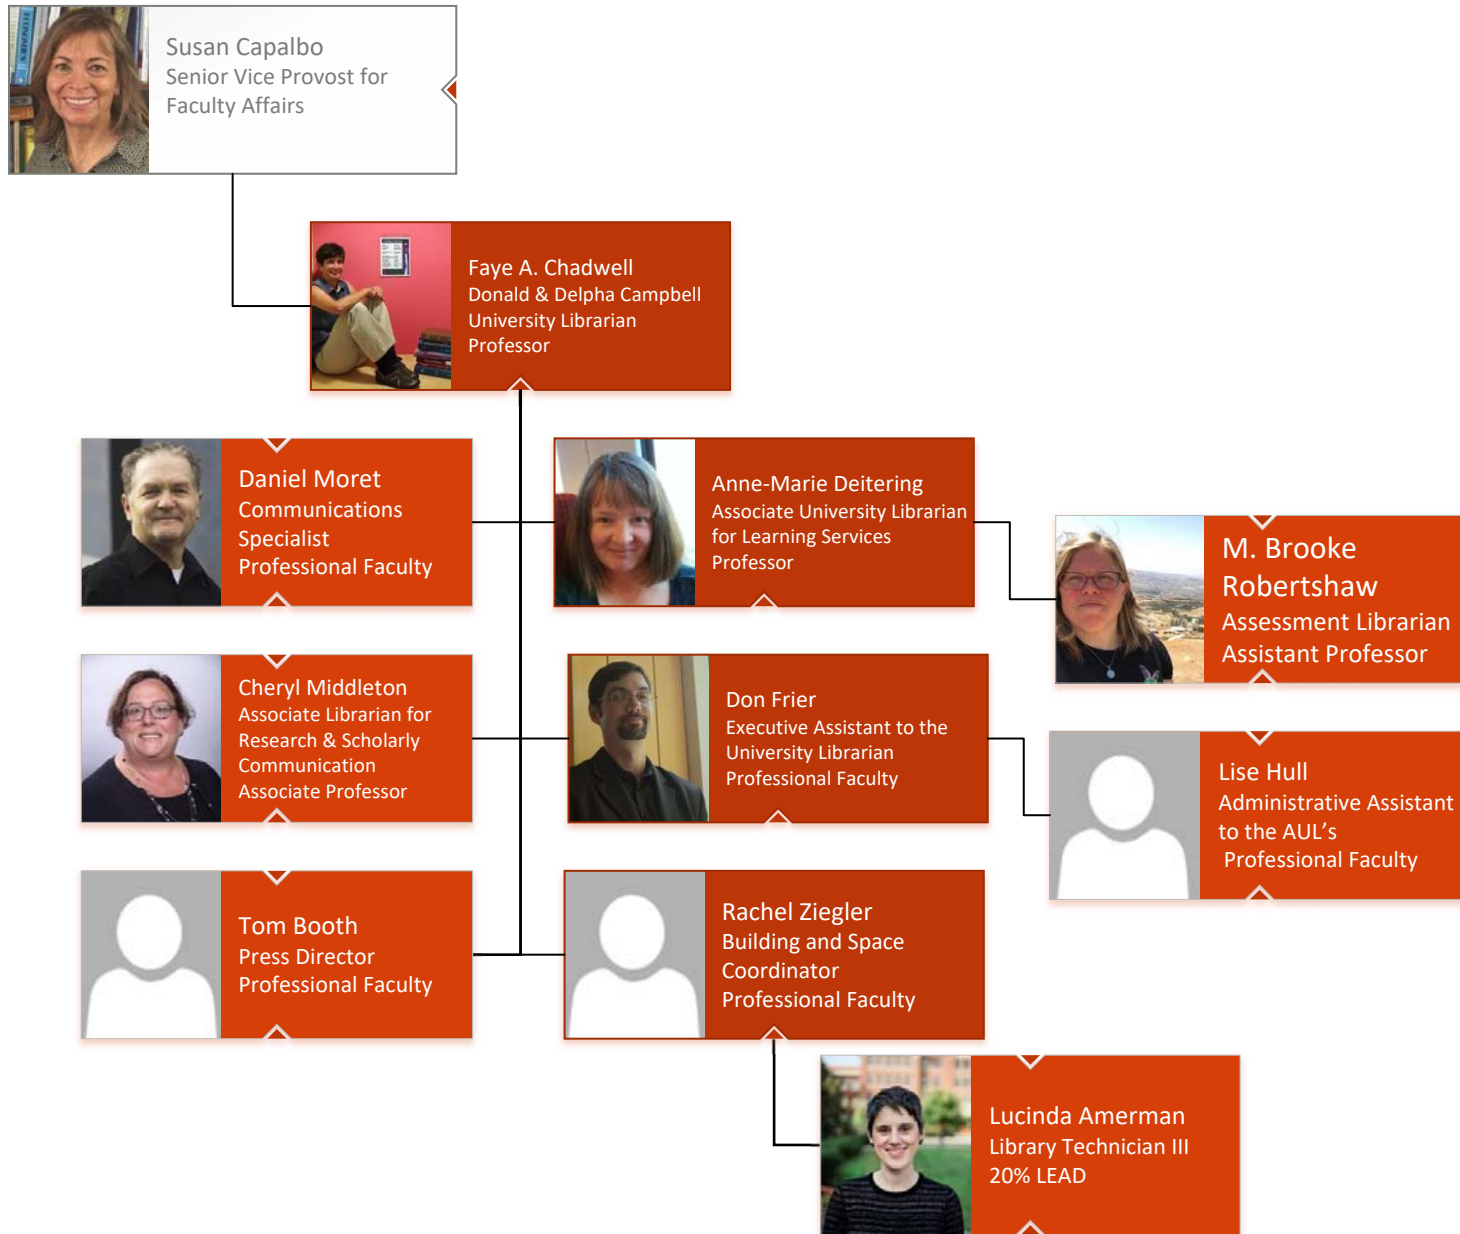

Oregon State University

Libraries and Press

Organizational Chart by Department

December 10, 2019

OSULP Administration

Library Admin, Management, & Planning

Faye A. Chadwell
Donald & Delpha Campbell
University Librarian
Professor

Larry Landis
Director
Professional Faculty

Ray Zill
Library Technician III
Classified Staff Association
Representative

Cheryl Middleton
Associate Librarian for Research &
Scholarly Communication
Associate Professor

Jane Nichols
Department Head
Associate Professor

Margarita Zamora-
Saunders
Acquisitions Unit Manager
Faculty Association
Representative

Anne-Marie Deitering
Associate University Librarian for
Learning Services
Professor

Resource Acquisitions & Sharing Department

Hatfield Marine Science Center's Guin Library