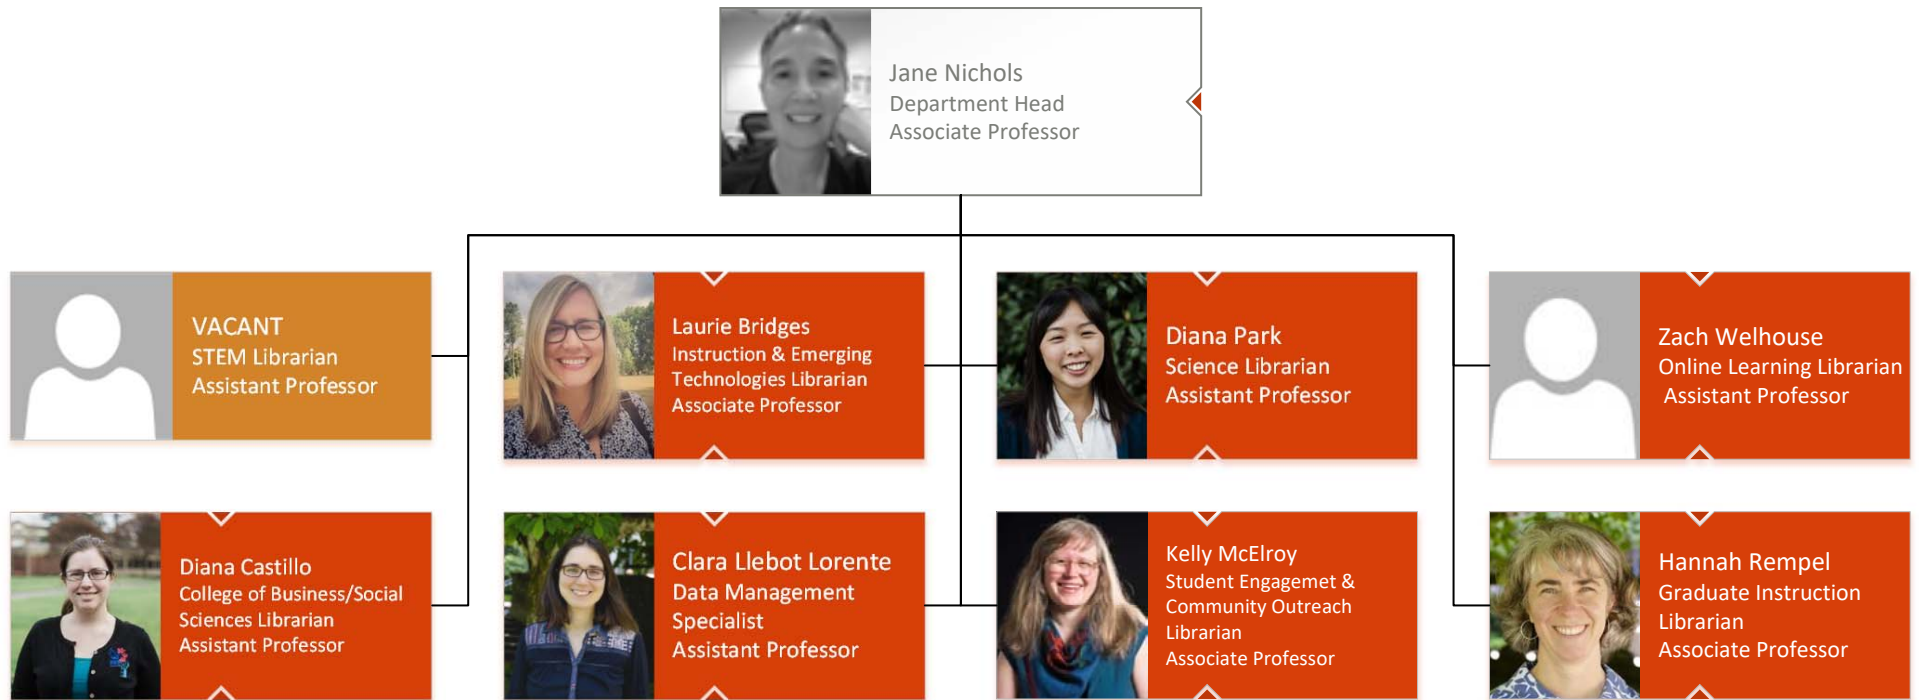

Lise Hull
Administrative Assistant to
the AUL's
Professional Faculty
(Alternate to Don Frier)

Beth Filar-Williams
Department Head
Assistant Professor

Tom Booth
OSU Press Director
Professional Faculty

Library Experience and Access Department

Resource Acquisitions & Sharing Department

Hatfield Marine Science Center's Guin Library