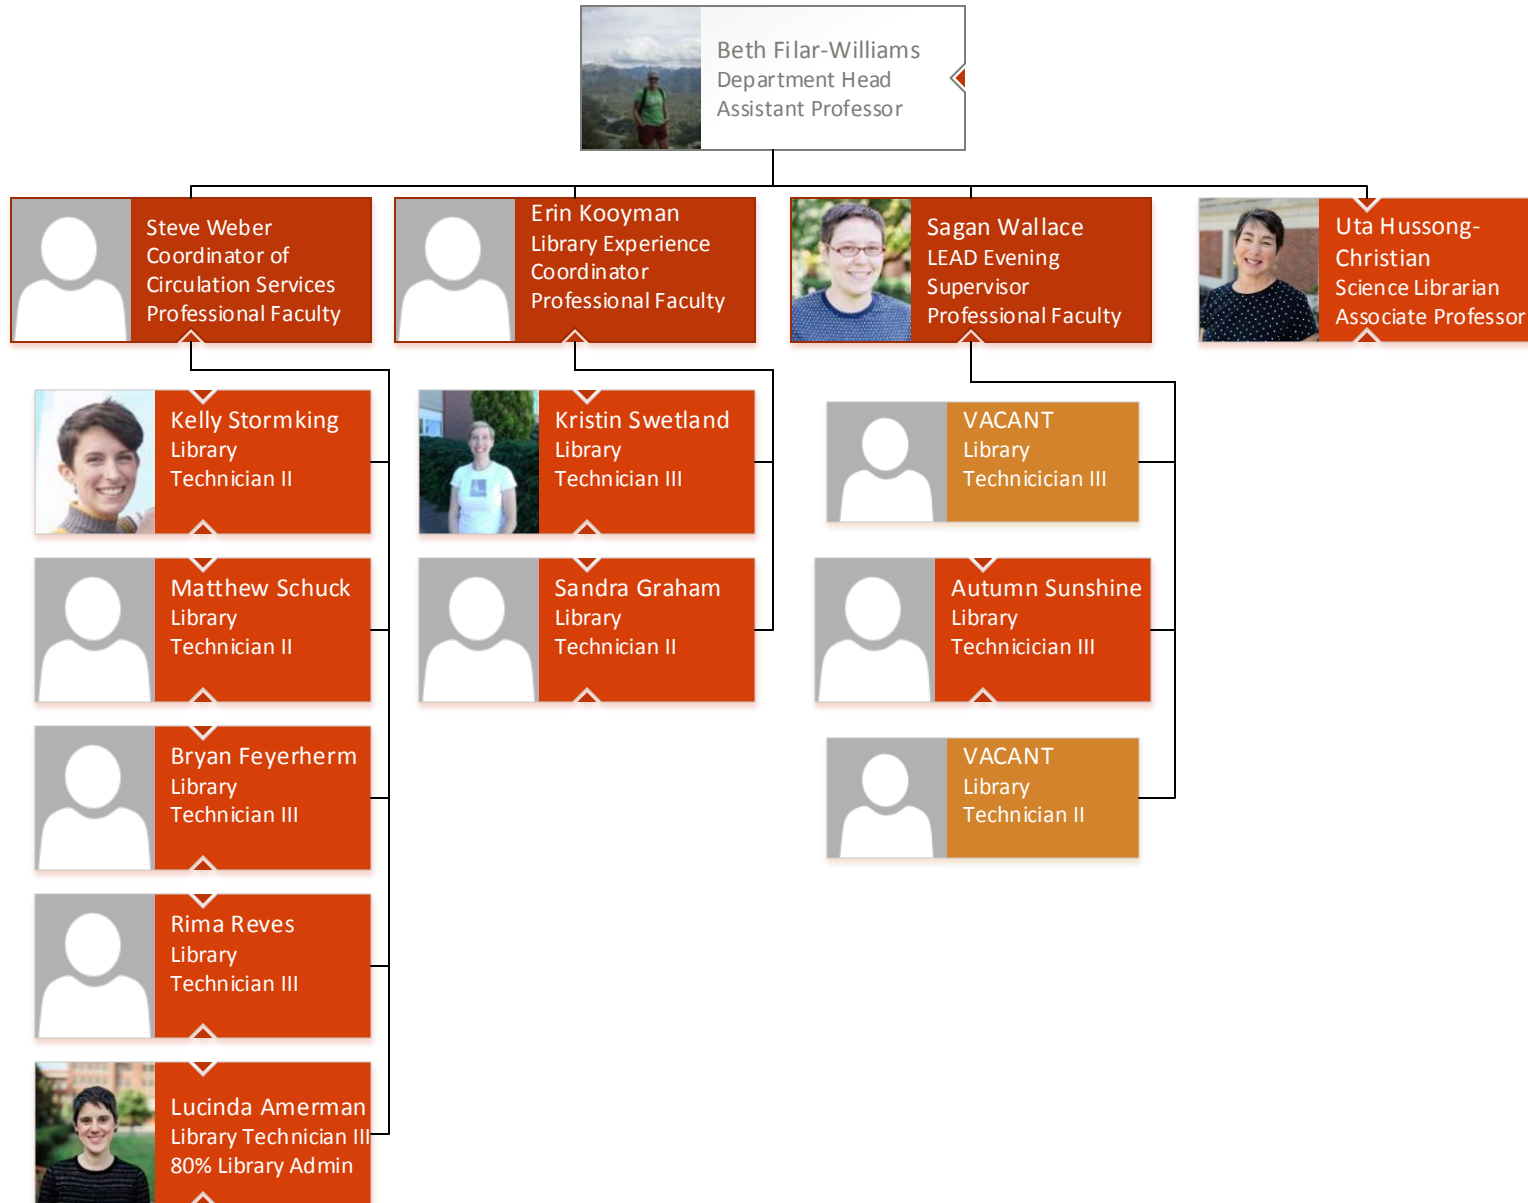

Library Experience and Access Department