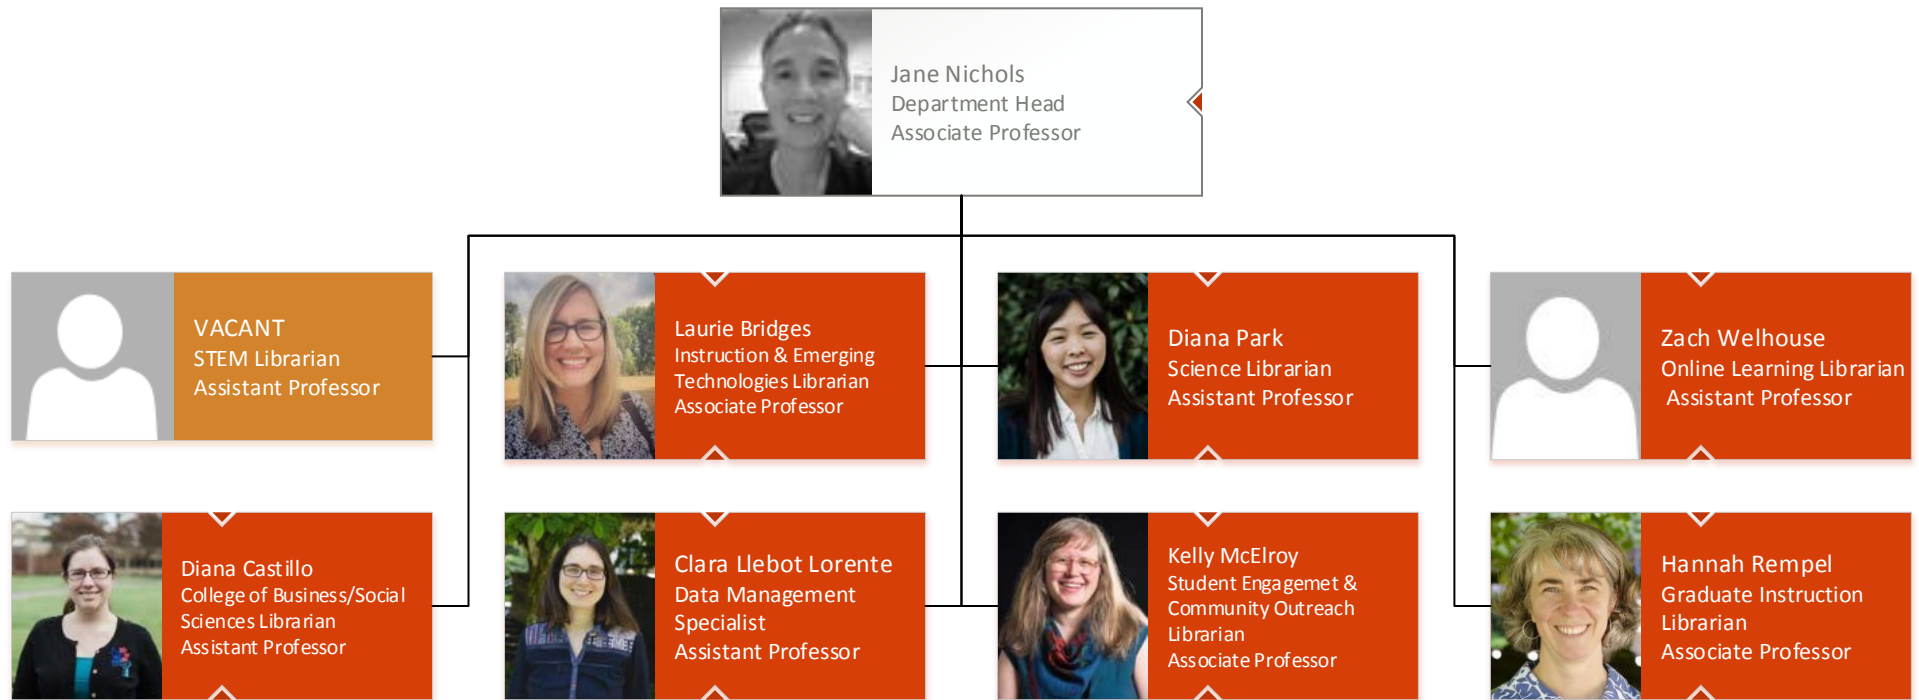

Debbie DuTell
Library
Technician III

Ian Scofield
Library
Technician III

Special Collections & Archives Research Center

Teaching & Engagement Department

Hatfield Marine Science Center's Guin Library