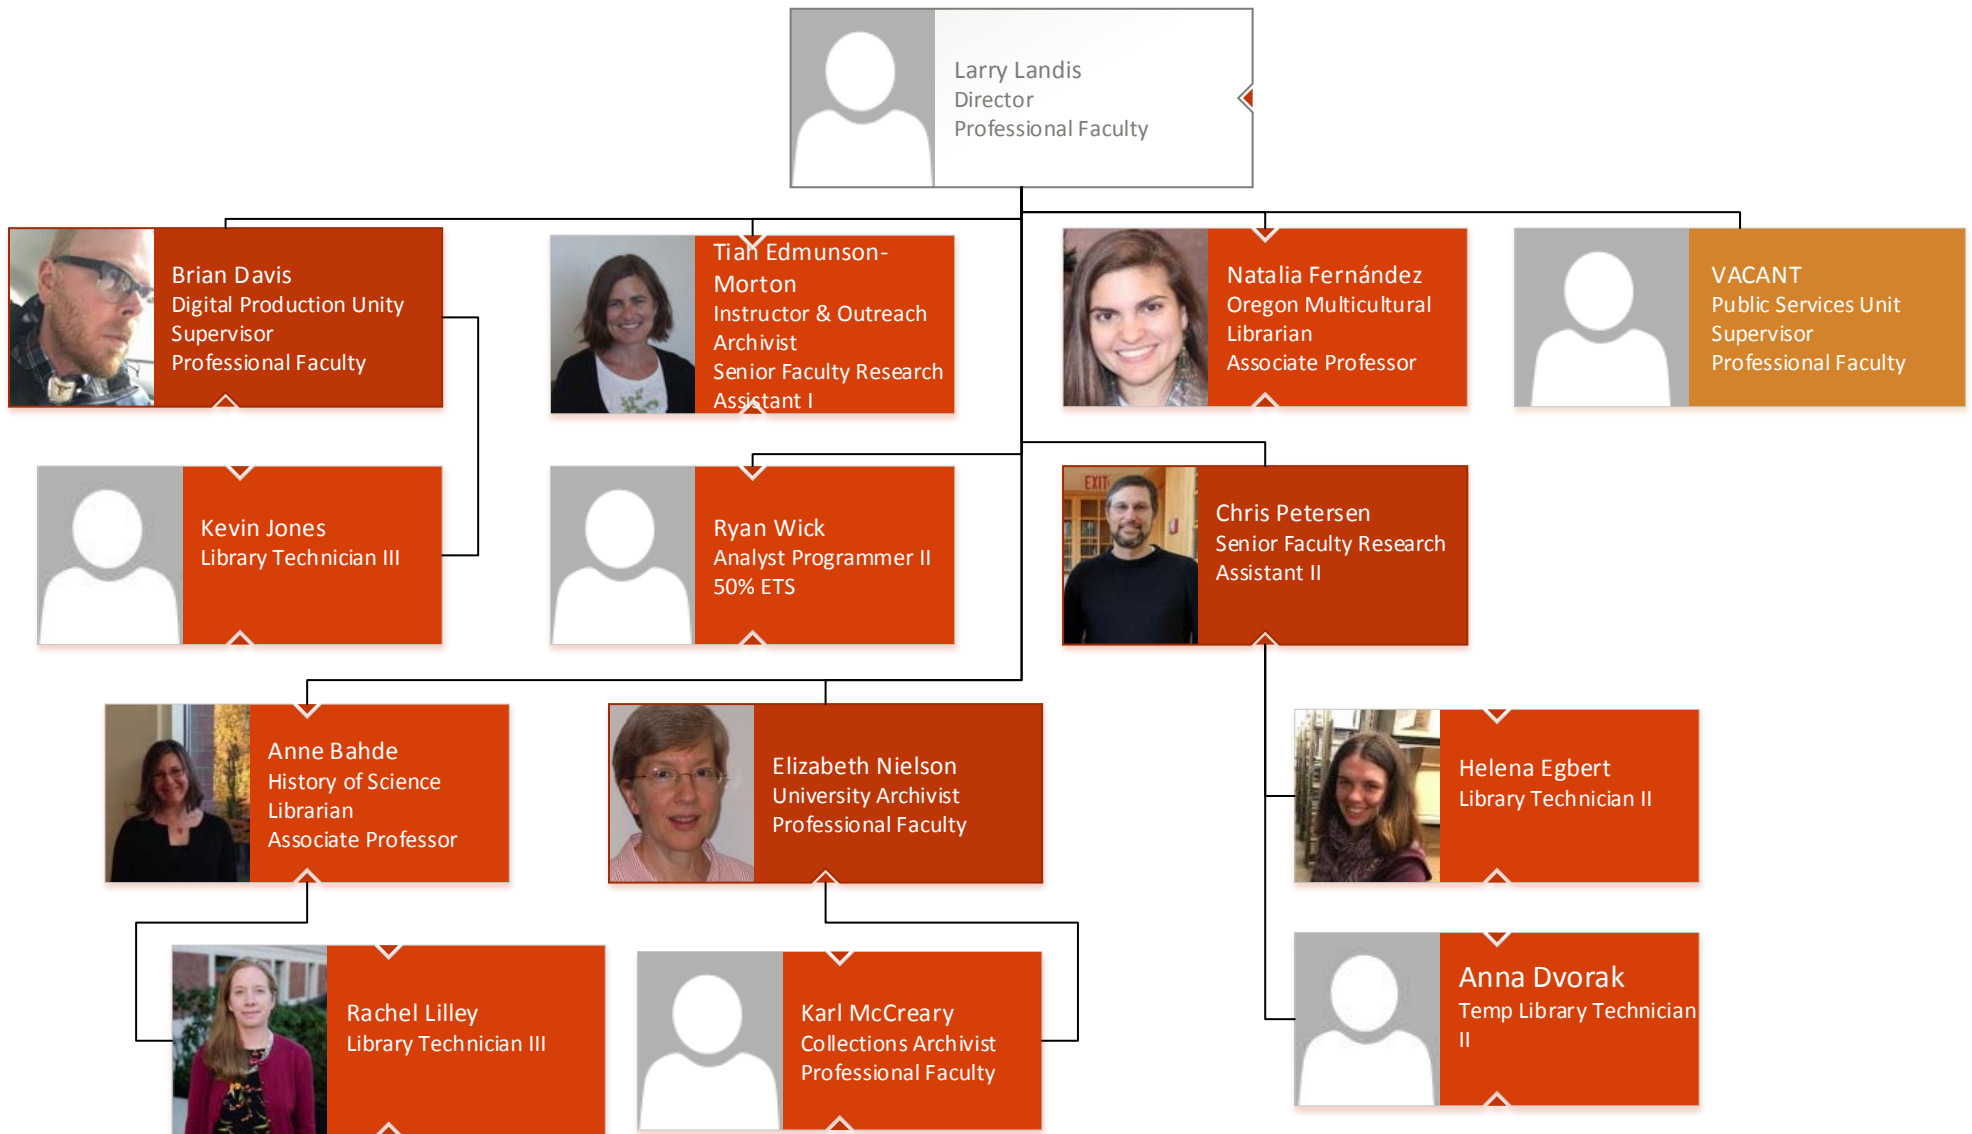

Jane Nichols
Department Head
Associate Professor

Margarita Zamora-Saunders
Acquisitions Unit Manager
Faculty Association
Representative

Anne-Marie Deitering
Associate University
Librarian for Learning
Services
Professor

Vance Woods
Library
Technician III

Xiaoping Li
Library
Technician III

VACANT
Library
Technician II

Deborah Carroll
Library
Technician II

Jesse Layton
Library
Technician III

Kathy Varbel
Library
Technician II

Alice Mang
Library
Technician II

Valerie Sterling
Library
Technician III

Jim Rankin
Library
Technician II

Elaine Goff
Library
Technician III

VACANT
Library
Technician III

VACANT
Library
Technician III

Claire Semadeni
Library
Technician III

Debbie DuTell
Library
Technician III

Ian Scofield
Library
Technician III

Special Collections & Archives Research Center

Teaching & Engagement Department

Hatfield Marine Science Center's Guin Library