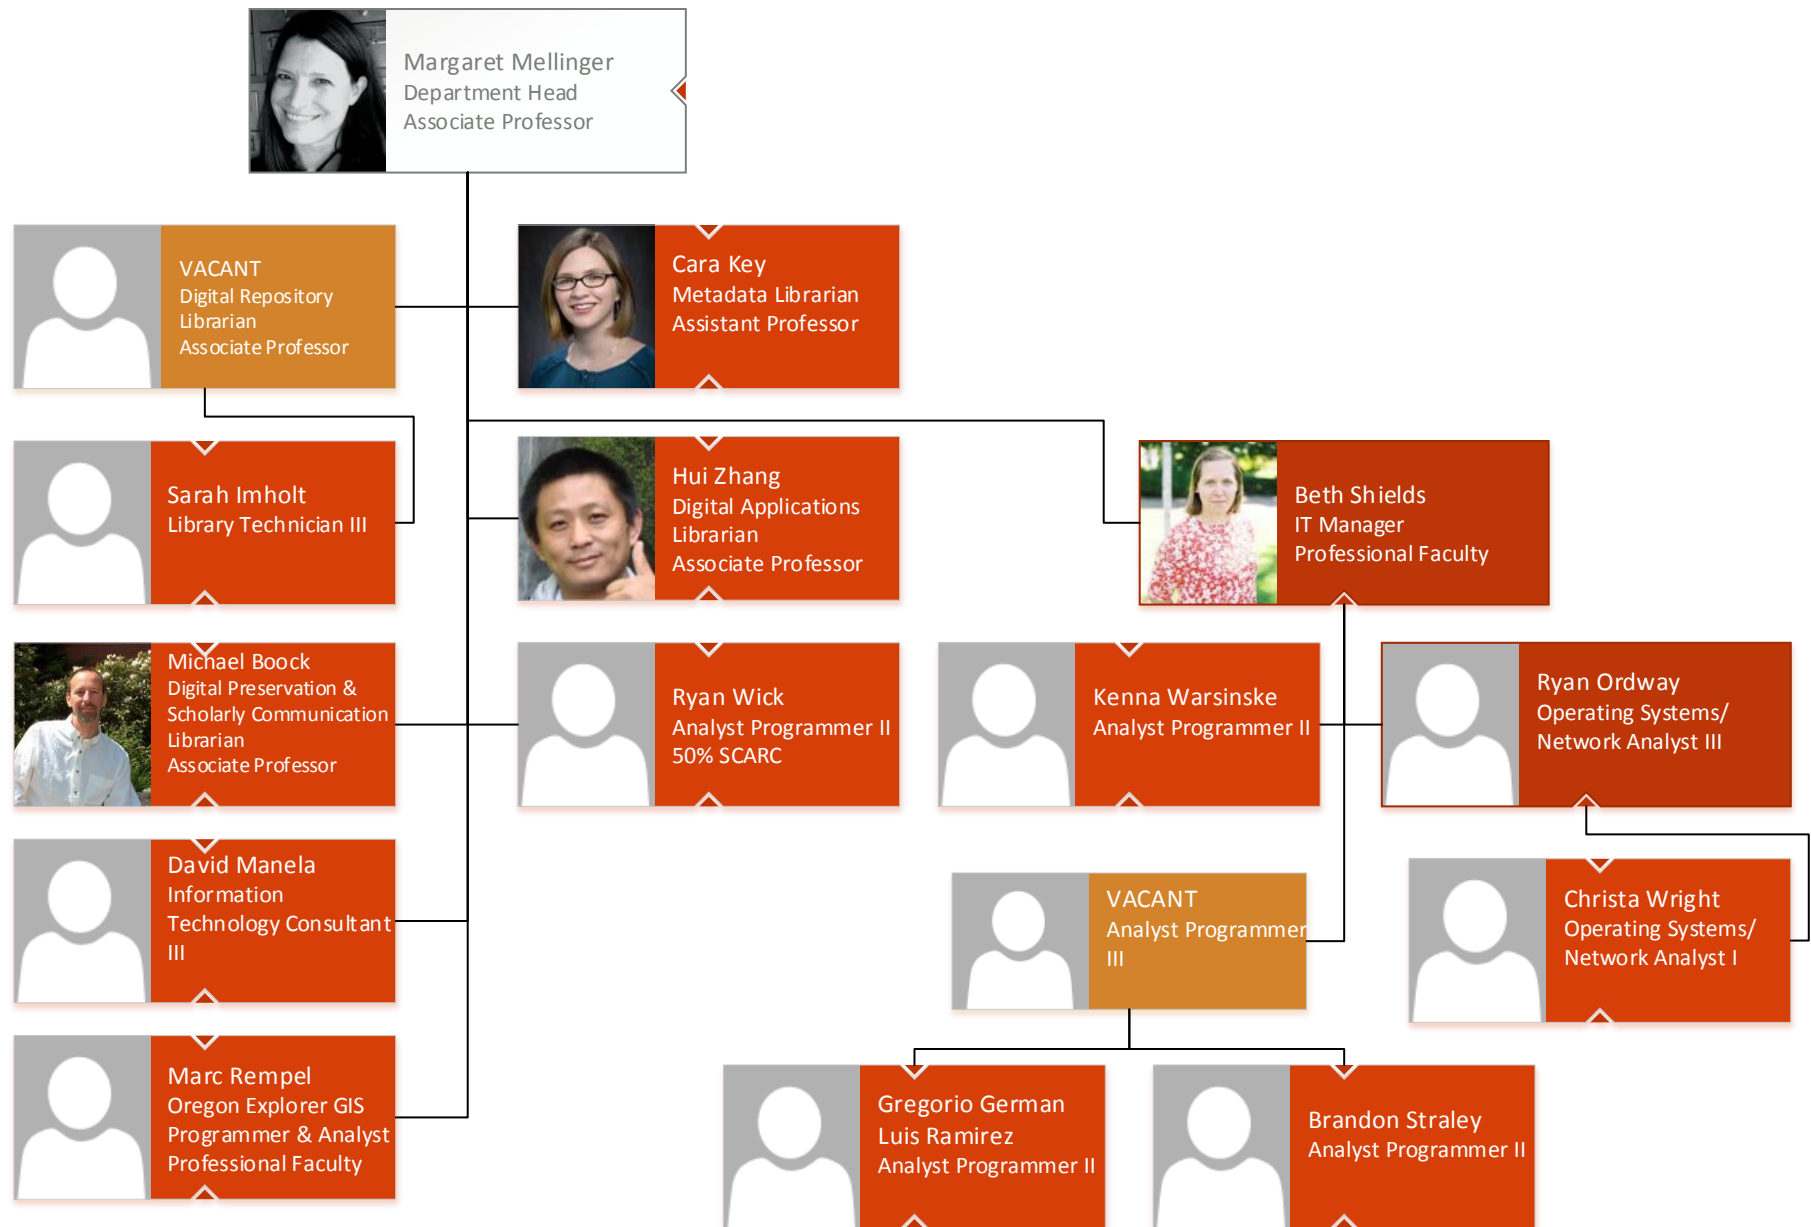

Lise Hull
Administrative Assistant to
the AUL's
Professional Faculty
(Alternate to Don Frier)

Beth Filar-Williams
Department Head
Assistant Professor

Tom Booth
OSU Press Director
Professional Faculty

Emerging Technologies and Services