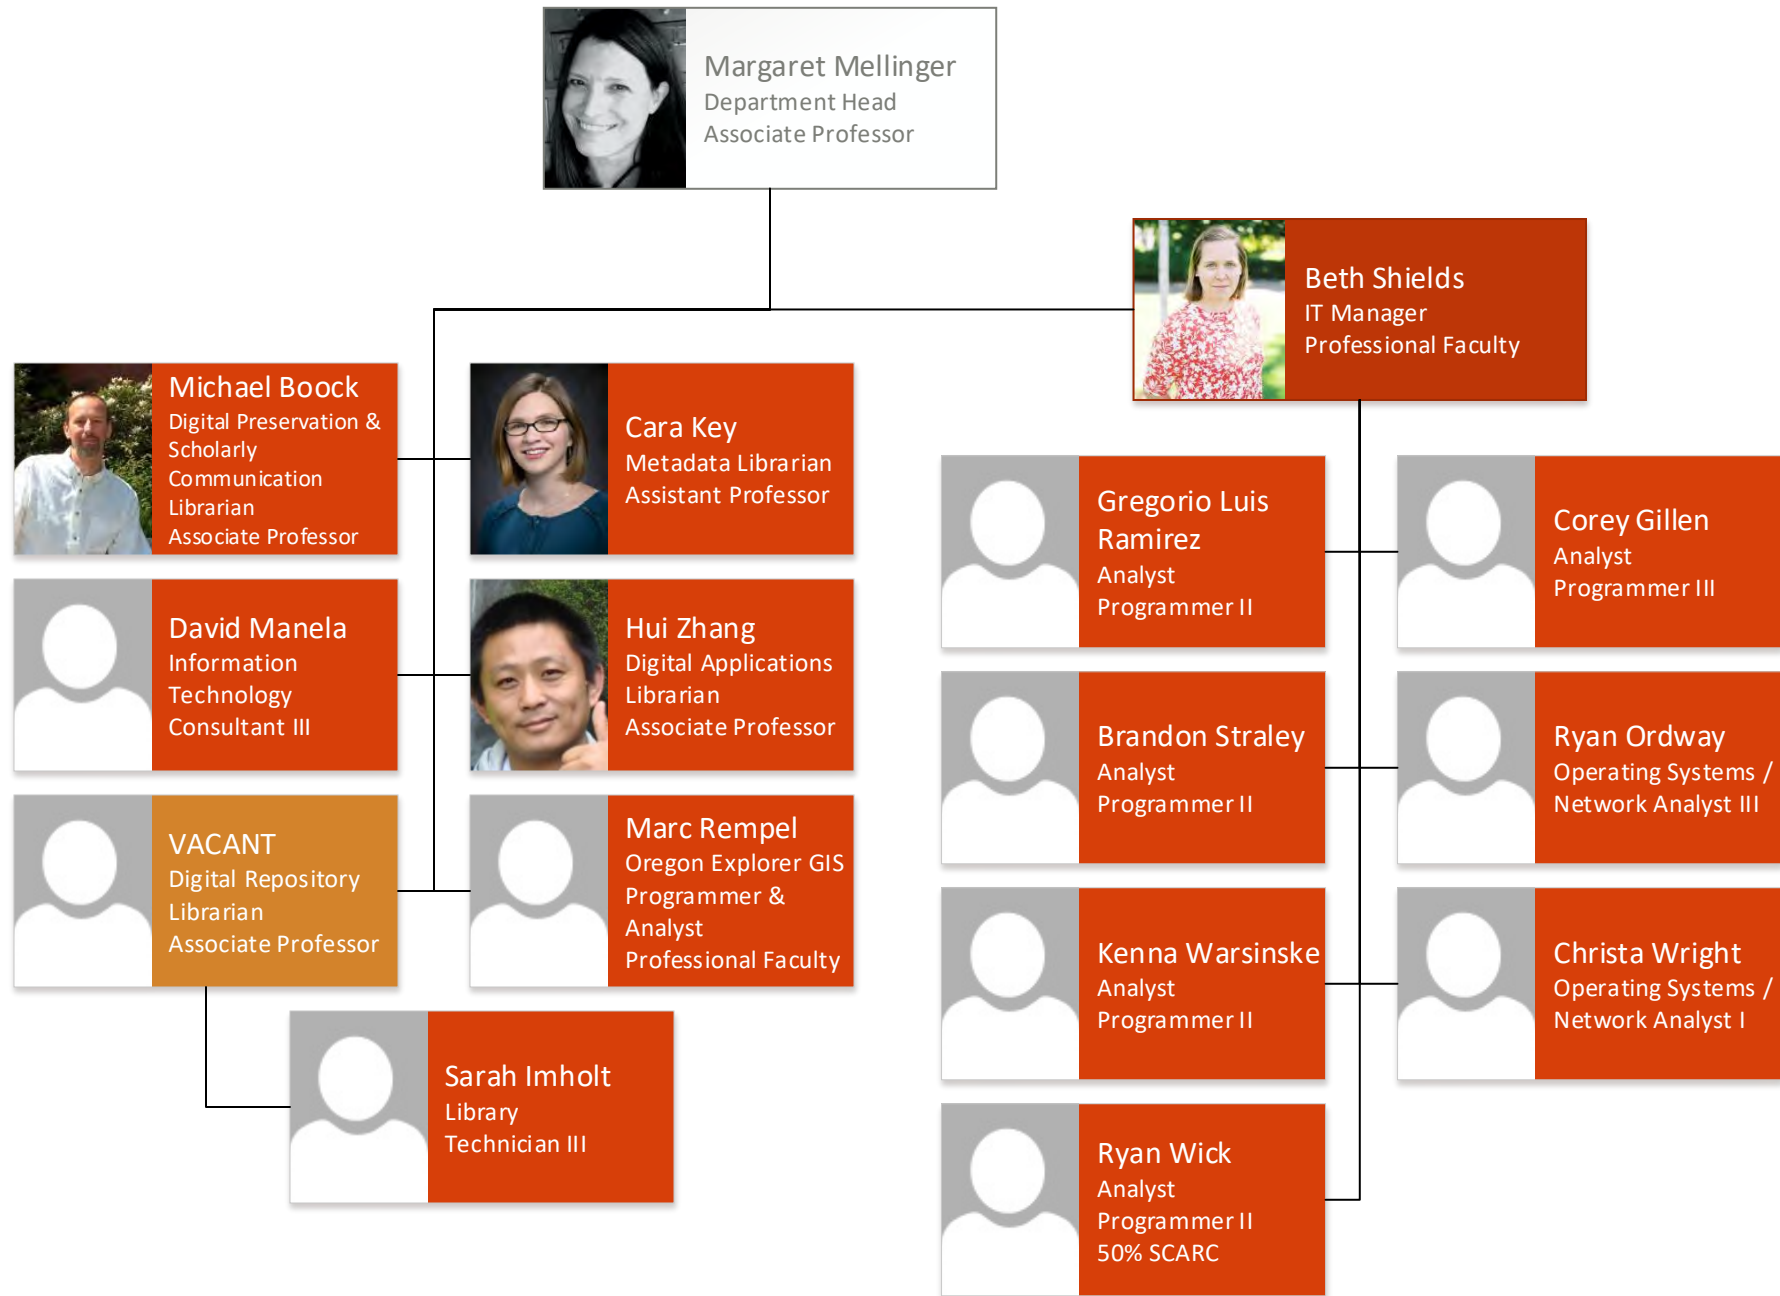

Emerging Technologies and Services