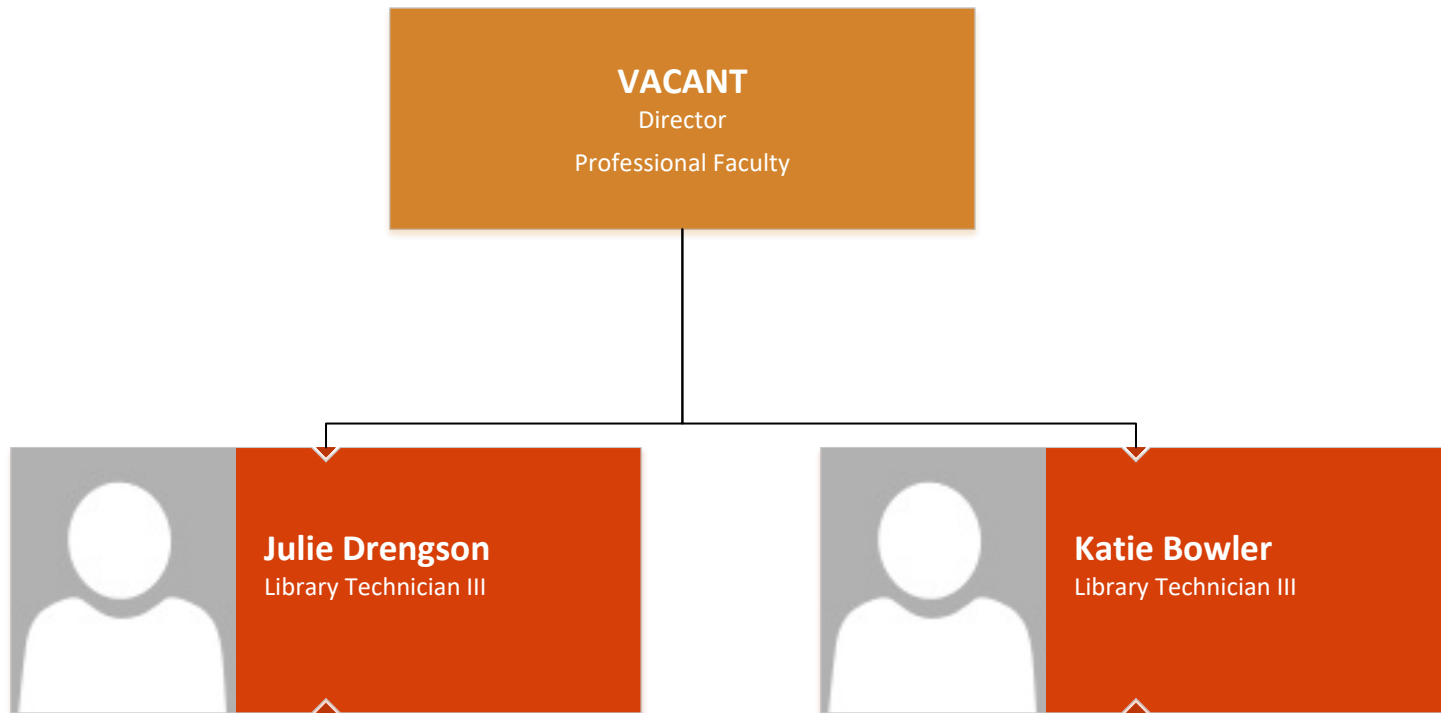

VACANT
Library Technician III

Shoshana Patocka
Faculty Research
Assistant

Abby Mason
Library Technician III

Jim Rankin
Library Technician II

VACANT
Faculty Research Assistant

Special Collections & Archives Research Center

Hatfield Marine Science Center's Guin Library

Anne-Marie Deitering
Delpha & Donald Campbell
Dean of Libraries
Professor

Tom Booth
Press Director
Professional Faculty

Kim Hogeland
Acquisitions Editor
Professional Faculty