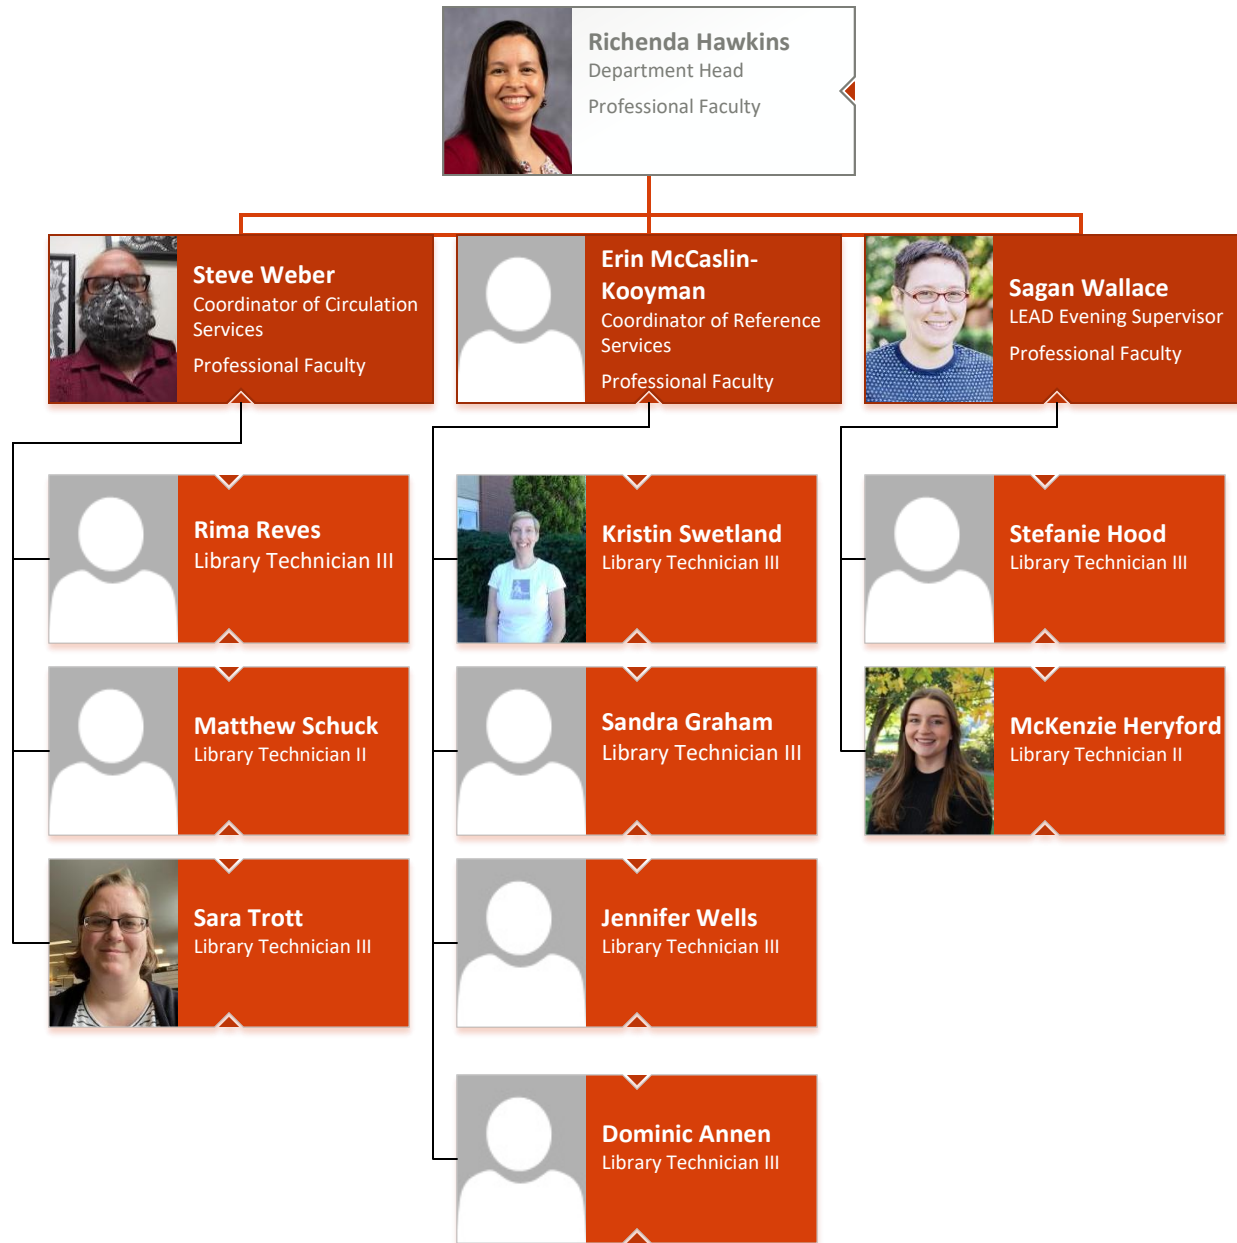

Library Experience and Access Department