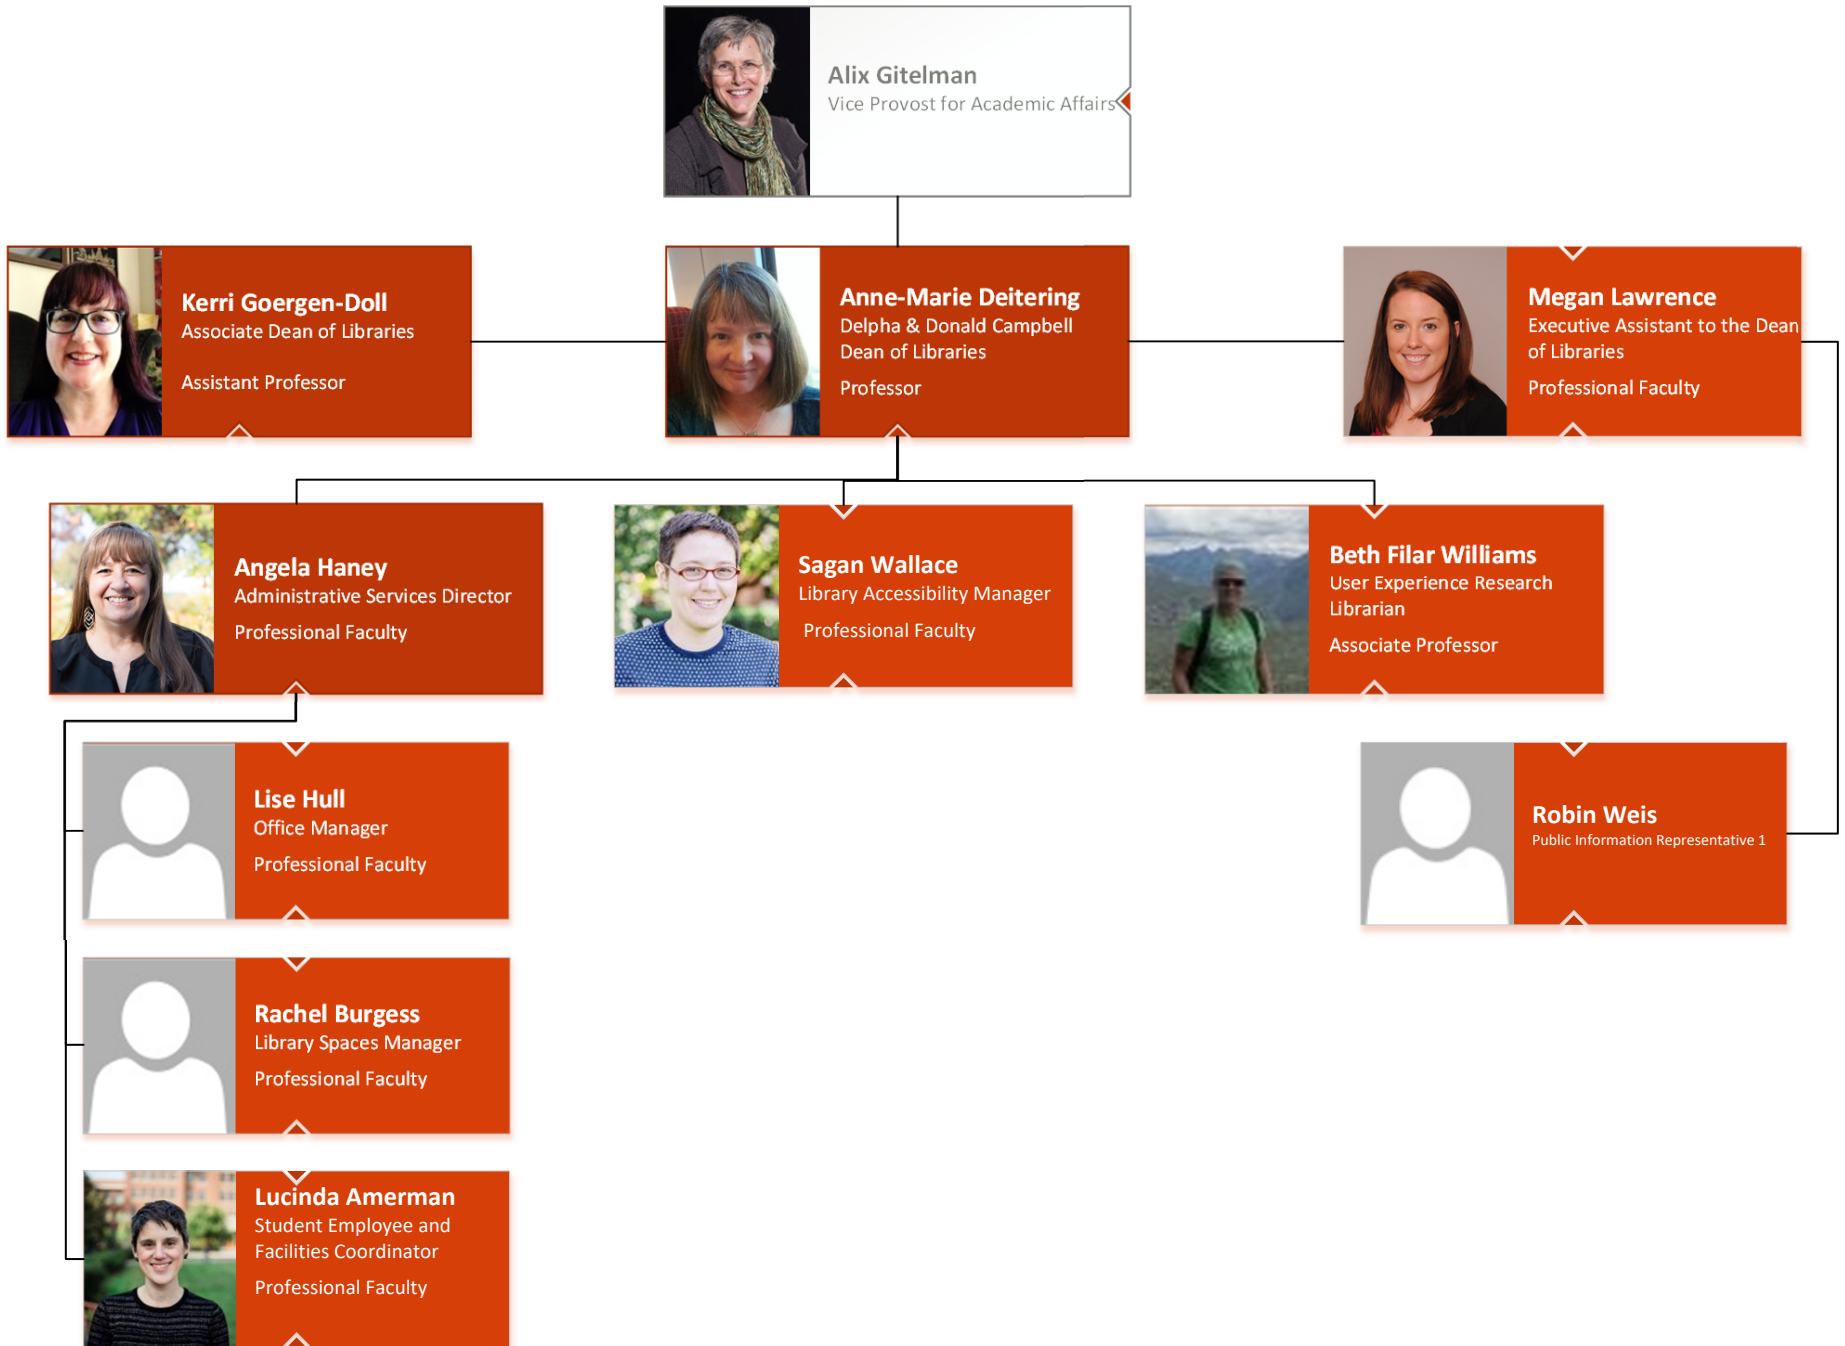

Oregon State University

Libraries and Press

Organizational Chart by Department

January 15, 2025

OSULP Leadership

OSULP Administration

Library Admin, Management, & Planning

Anne-Marie Deitering
Delpha & Donald Campbell
Dean of Libraries

Hannah Rempel
Department Head, Teaching and
Engagement Department

Megan Lawrence
Executive Assistant to the Dean of
Libraries

Kerri Goergen-Doll
Associate Dean of Libraries

Assistant Professor

David Irvin
Director- Guin Library